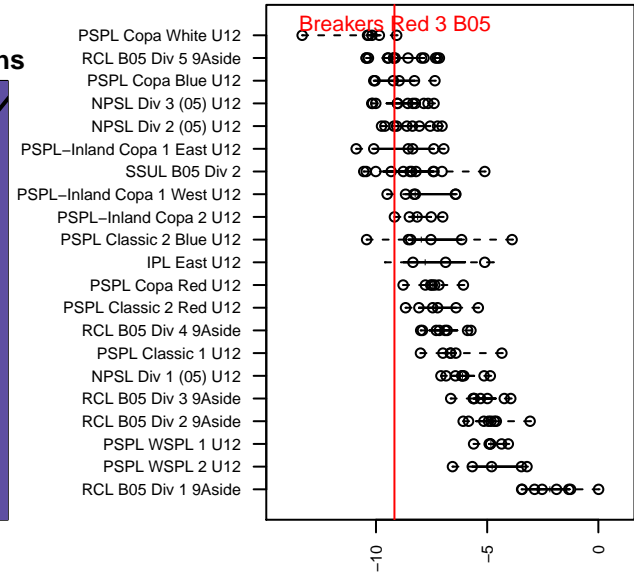

**attack and defense rating
relative to others at age
and all opponents in last 13 months**