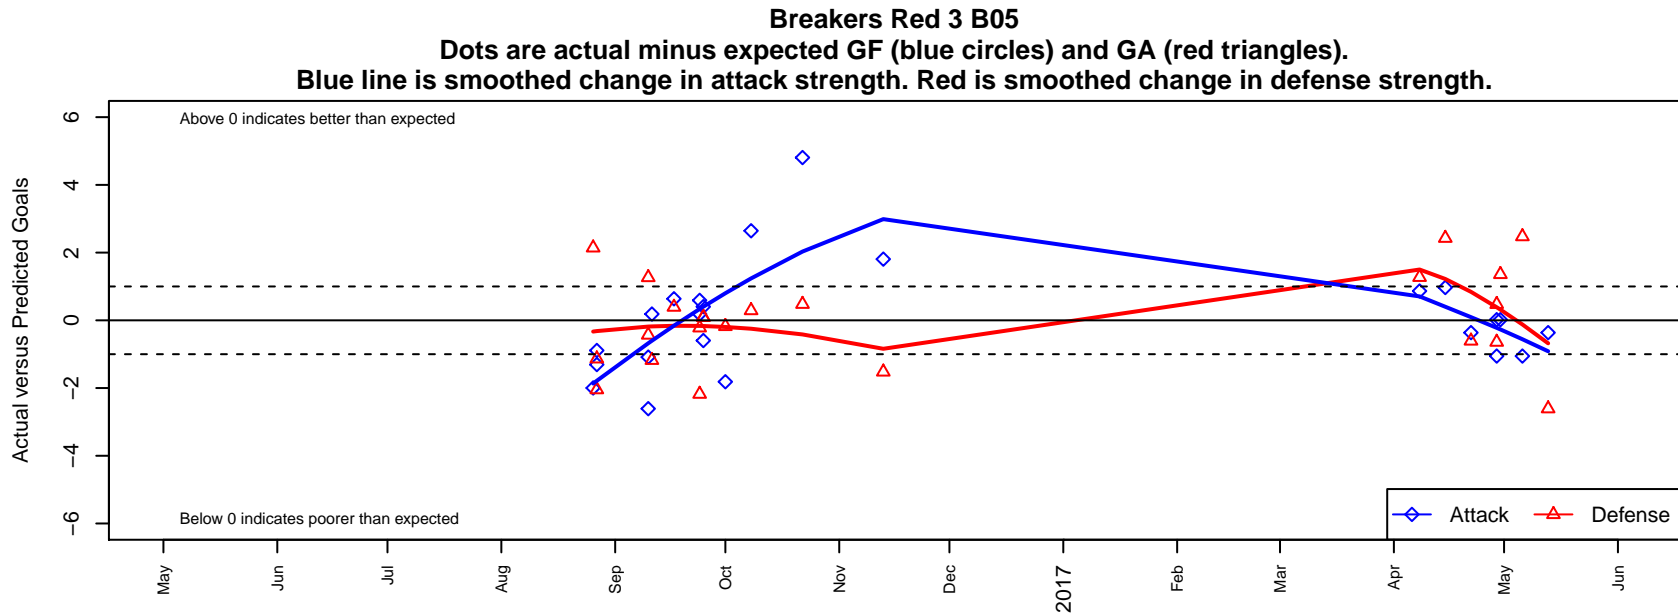

**attack and defense variance (black dot)
relative to other teams
and top 10 in region**

**attack and defense rating
relative to others at age
and all opponents in last 13 months**

Breakers Red 3 B05

Breakers SC
Spokane, WA
B05 total strength=374
attack=0.43 defense=0.12
fall league = PSPL–Inland Copa 2 U12
spr league = Spr PSPL–Inland Copa 2 U12
notes= Trombold 2016

alt names used:
BREAKERS 05 TROMBOLD
IEYSA Breakers FC – Red B05 Trombold
BREAKERS TOMBOLD BREAKERS U12 (WA)
IEYSA Breakers FC – Red B05 Trombold

Venues played:
2016 River City Challenge U12 (2005) U12
2016 Pend Orielle Cup U12 Silver
2016 PSPL–Inland Copa 2 U12
2016 Spr PSPL–Inland Copa 2 U12